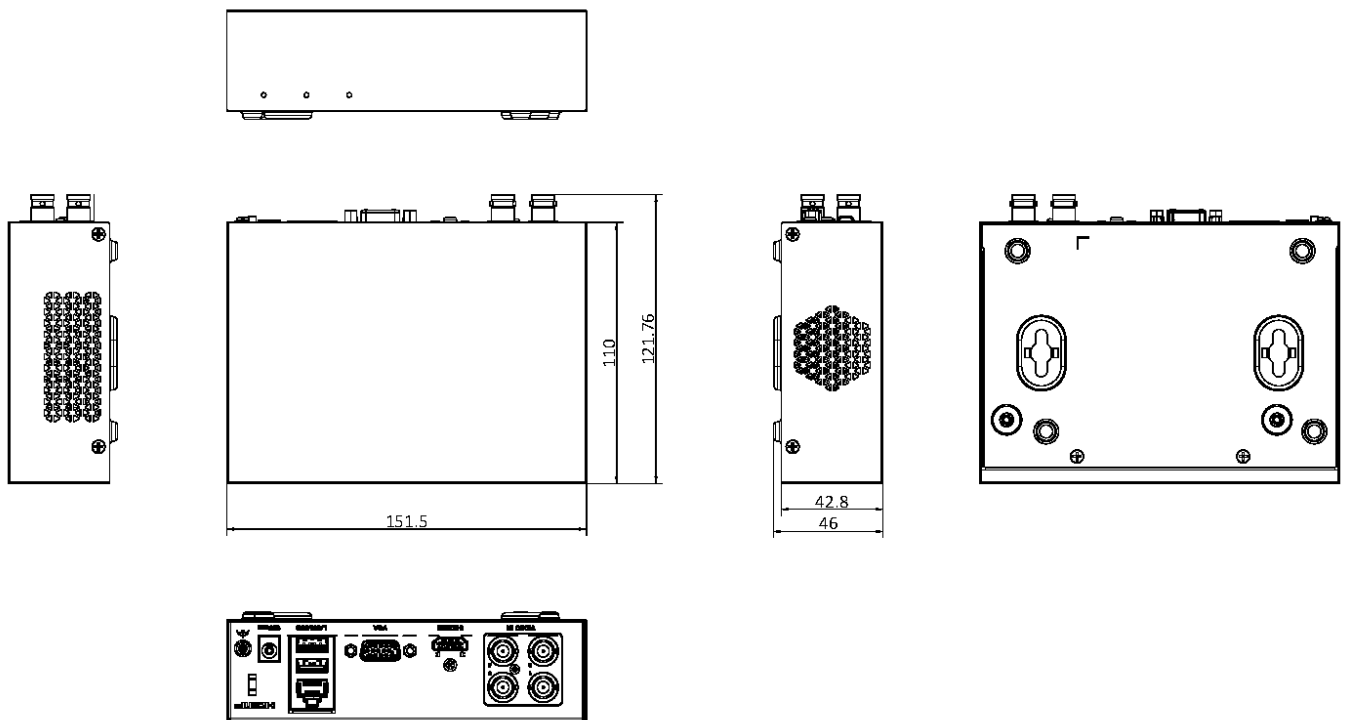

## Physical Interface

No.	Description	No.	Description
1	Video and coaxial audio in	4	LAN network interface and USB interface
2	HDMI interface	5	Power supply
3	VGA interface	6	GND

## Dimension

Scale 1:1 Unit: mm