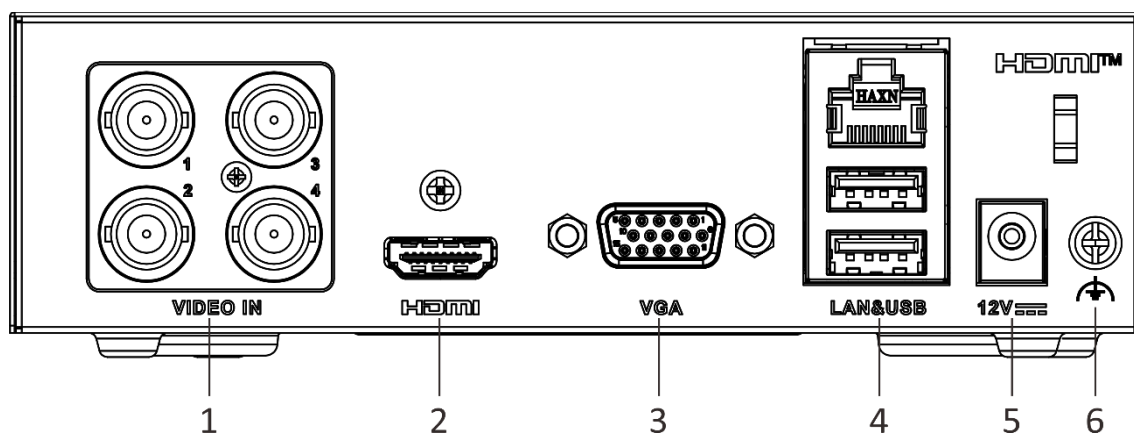

Physical Interface

No.	Description	No.	Description
1	Video and coaxial audio in	4	LAN network interface and USB interface
2	HDMI interface	5	Power supply
3	VGA interface	6	GND