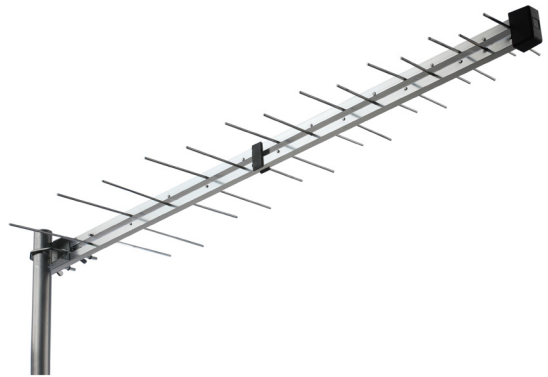

AERIALS

LP Log Periodic UHF Aerials

- Log periodic UHF aerial for TV reception
- 20, 22 or 28 element models
- Low acceptance angle
- Active model with 20dB gain (20 element only)
- Vertical or horizontal mounting
- Pre-assembled
- Tuned for channel group K (not active model)

Technical Specification

Specification	LP20FK	LP20ACTIVE	LP22FK	LP28FK
Forward Gain	7.5dBi	7.5dBi	8.5dBi	9.5dBi
Front/Back Ratio	21dB	21dB	23dB	25dB
Acceptance Angle deg ±	16°	16°	16°	16°
Noise	-	<2.5dB	-	-
Amplification	-	20dB	-	-
Length	440mm	440mm	671mm	1058mm
Frequency Range	470-694MHz	470-860MHz	470-694MHz	470-694MHz
Channel Group	K - CH21-48	W - CH21-68	K - CH21-48	K - CH21-48