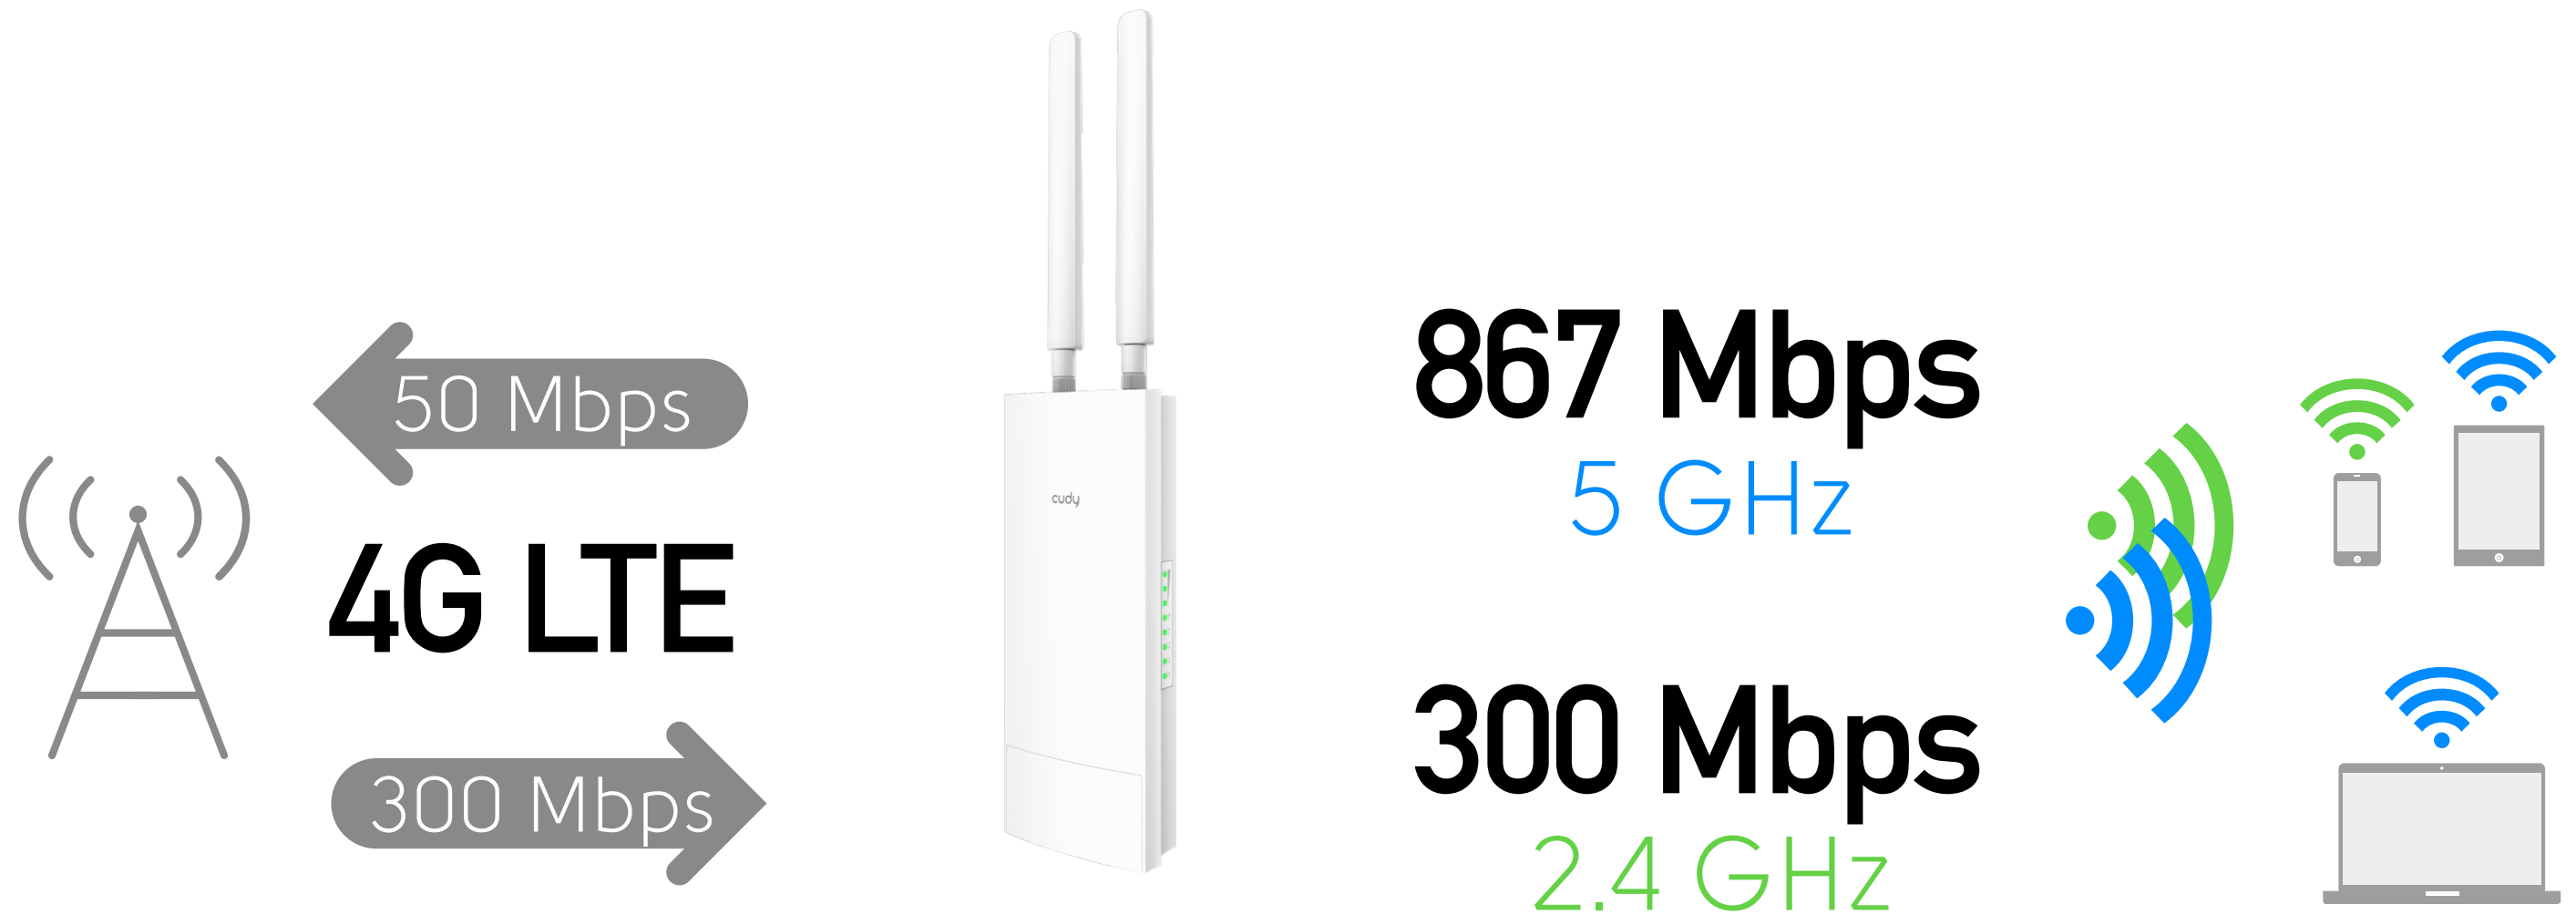

cudy

Model: LT700 Outdoor

Indoor/Outdoor 4G LTE

Cat. 6 AC1200 Wi-Fi Router

-  4G LTE FDD&TDD Cat. 6
-  IP65 Outdoor Waterproof
-  Detachable 4G Antennas
-  VPN Server&Client

Blazing-Fast 4G LTE Advaced Pro

With Carrier Aggregation and MIMO technologies, LT700 Outdoor is capable of up to 300 Mbps in download and 50 Mbps in upload. It also allows you to connect via Wi-Fi with a maximum speed of 867 Mbps on 5 GHz and 300 Mbps on 2.4 GHz to enjoy streaming, surveillance, and much more.

Get Wi-Fi Where You Need It

Simply plug in a SIM card and power on to enjoy fast and stable Wi-Fi. With the LAN port on the PoE adapter, you can pull the network to 100m away with your Ethernet cable.

Specifications

- 4G LTE Cat. 6 Up to 300 Mbps Download
- AC1200 Dual-Band Wi-Fi
- 1× Gigabit Ethernet Port
- 2× Detachable Cellular Antennas
- Nano SIM Card Slot
- VPN Server and Client
- IP65 Water/Dust-Proof
- Extended Operation Temperatures -40/70 °C